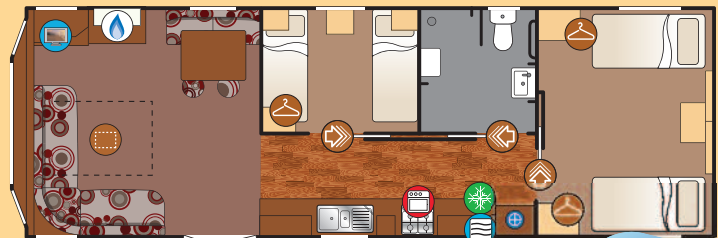

Wet room

TV not included

Fridge-freezer, kettle and microwave not included

Specifically designed to provide wheelchair users and their families with an easy access, functional holiday space, this all-new version of the Rio Gold delivers all of the benefits of the standard model with the following added features:

- Wide-access, low threshold exterior doors
- Low-level sink and cooker in wide-access galley kitchen
- Sliding bedroom and shower room doors
- Full wet room with one-piece fibreglass floor tray. Includes fold-out seat, support handles and shower curtain
- Portable helper frame (designed to assist with manoeuvring into the seated position)
- Wide single beds (kingsize double bed as an option)

35 X 12 2 BEDROOM SLEEPS 6

ICON KEY

- |                 |                      |                  |
|-----------------|----------------------|------------------|
| TV Space        | Gas Fire             | Low Level Cooker |
| Microwave Space | Fridge-Freezer Space | Fold-out bed     |
| Wardrobe        | Sliding Door         | Boiler           |